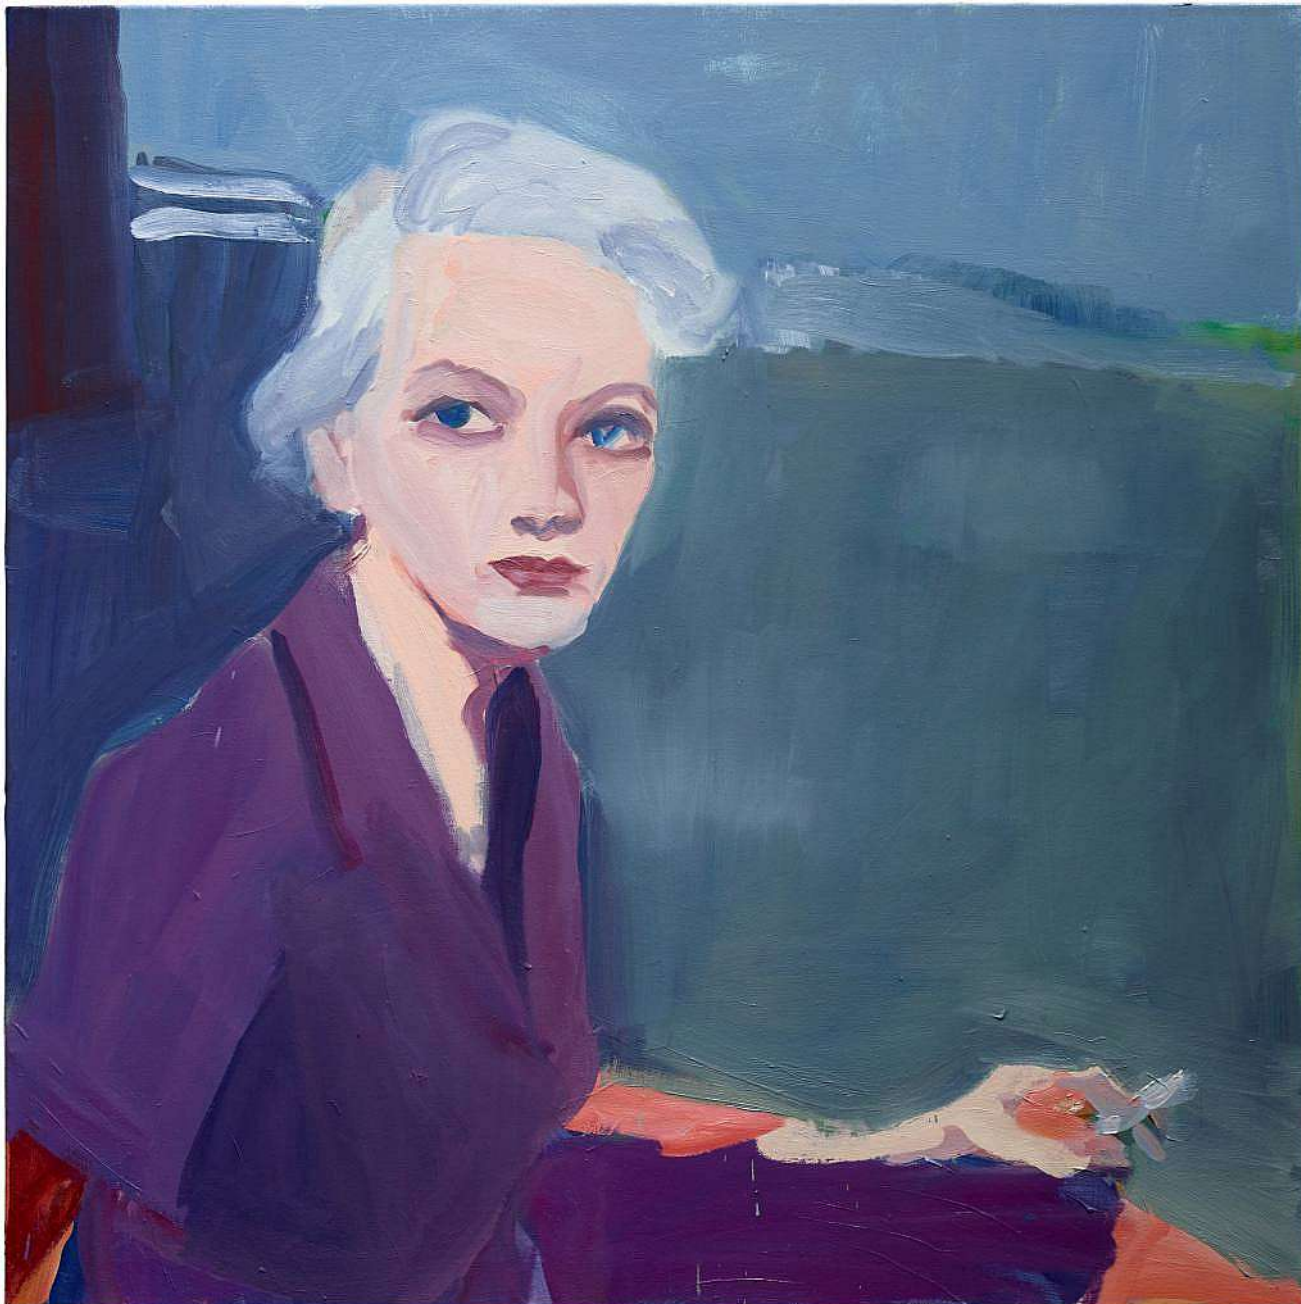

[www.arsenalcontemporary.com](http://www.arsenalcontemporary.com)

Shelley Adler  
*Katherine with a Cigarette*, 2019  
oil on canvas  
38h x 38w in

Shelley Adler  
*Lee Miller*, 2019  
oil on canvas  
60h x 40w in

Kim Dorland  
*Young Man by River Bank*, 2010  
oil on wood panel  
60h x 60w in

Bambou Gili  
*Purple Painting*, 2019  
oil on linen  
54" x 72"

Bamou Gili  
*Blue Summer (An Ode to Matthew Wong)*, 2020  
oil on canvas  
38" x 32 1/2"

Sarah Letovsky  
*Girl in Lilac*, 2020  
oil on canvas  
48h x 36w in

Sarah Letovsky  
*Staring into Middle Distance Thinking of Nothing At All, 2020*  
oil on canvas  
60h x 41w in

Walter Scott  
*Worst Person Ever*, 2019  
collage, acrylic and pencil crayon  
11h x 14w in

Janet Werner  
*The Old Objectivity*, 2017  
oil on canvas  
36h x 24w in

Janet Werner  
*Carter*, 2020  
oil on canvas  
26h x 33w in