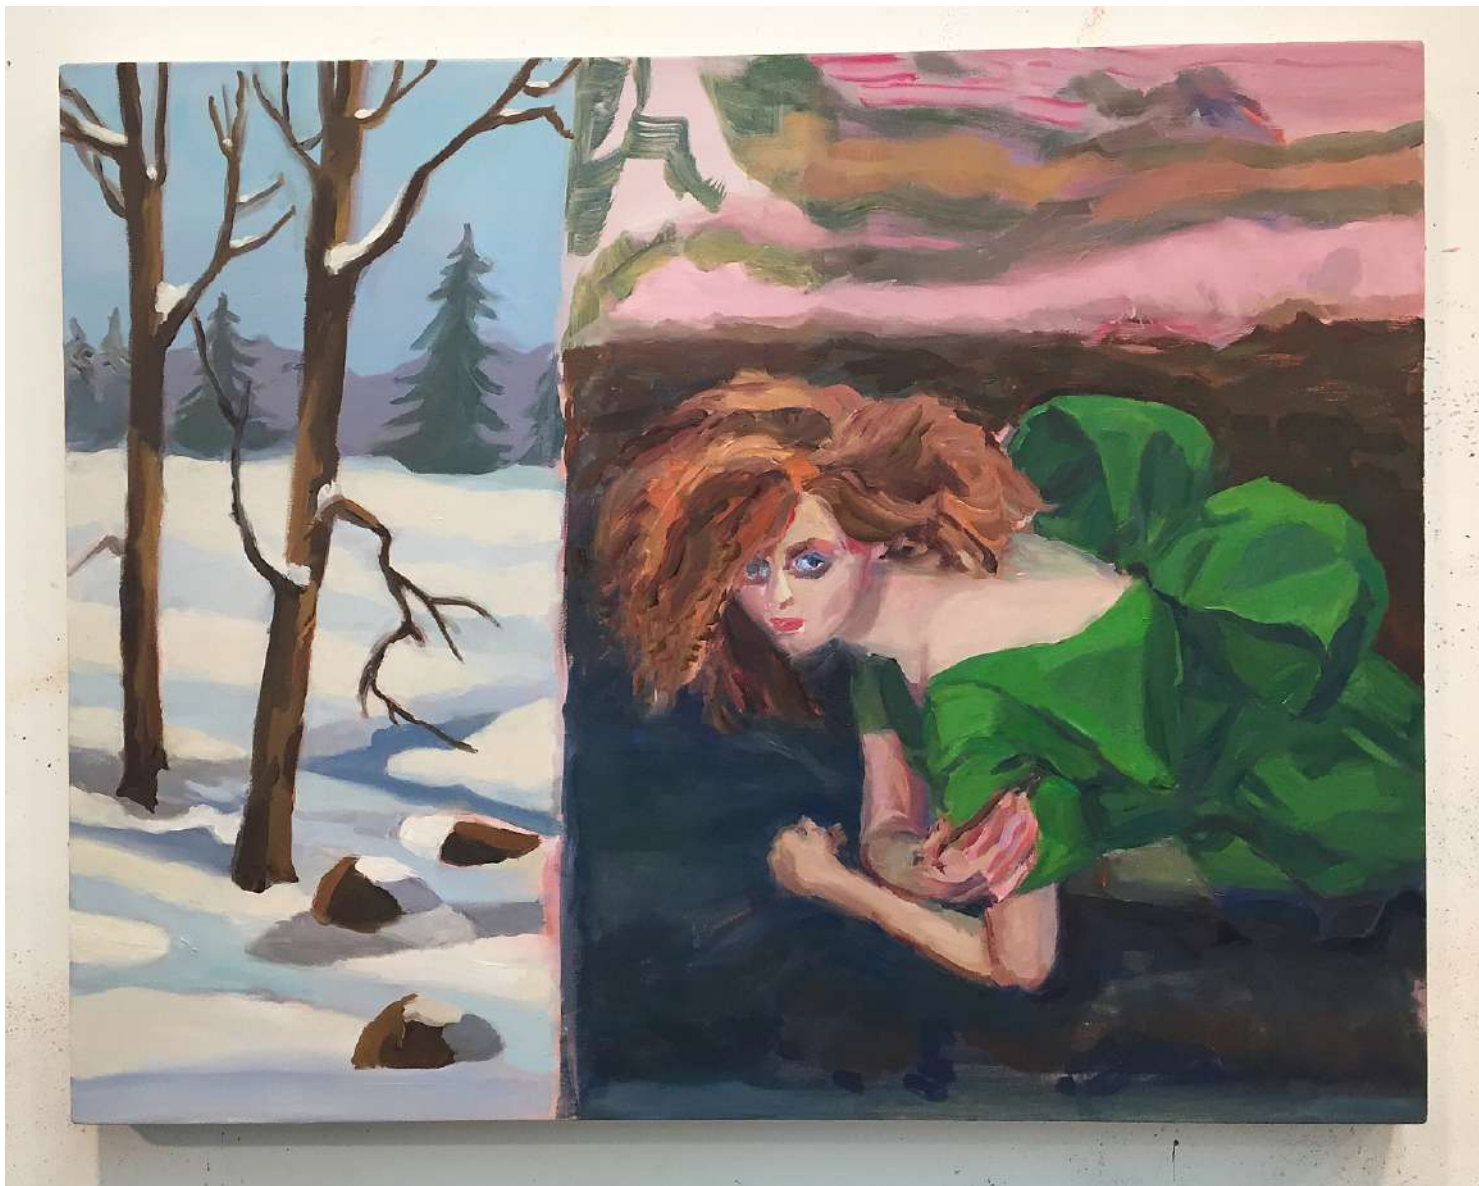

Kim Dorland  
*Young Man by River Bank*, 2010  
oil on wood panel  
60h x 60w in

Bambou Gili  
*Purple Painting*, 2019  
oil on linen  
54" x 72"

Bamou Gili  
*Blue Summer (An Ode to Matthew Wong)*, 2020  
oil on canvas  
38" x 32 1/2"

Sarah Letovsky  
*Girl in Lilac*, 2020  
oil on canvas  
48h x 36w in

Sarah Letovsky  
*Staring into Middle Distance Thinking of Nothing At All, 2020*  
oil on canvas  
60h x 41w in

Walter Scott  
*Worst Person Ever*, 2019  
collage, acrylic and pencil crayon  
11h x 14w in

Nadia Waheed  
*Conjoined Twins*, 2018  
acrylic on canvas  
48" x 60"

Nadia Waheed  
*Mountain Climbers*, 2018  
acrylic on canvas  
60 1/2" x 42"

Janet Werner  
*The Green Room*, 2018  
oil on canvas  
60h x 48w in

Janet Werner  
*The Old Objectivity*, 2017  
oil on canvas  
36h x 24w in

Janet Werner  
*Carter*, 2020  
oil on canvas  
26h x 33w in