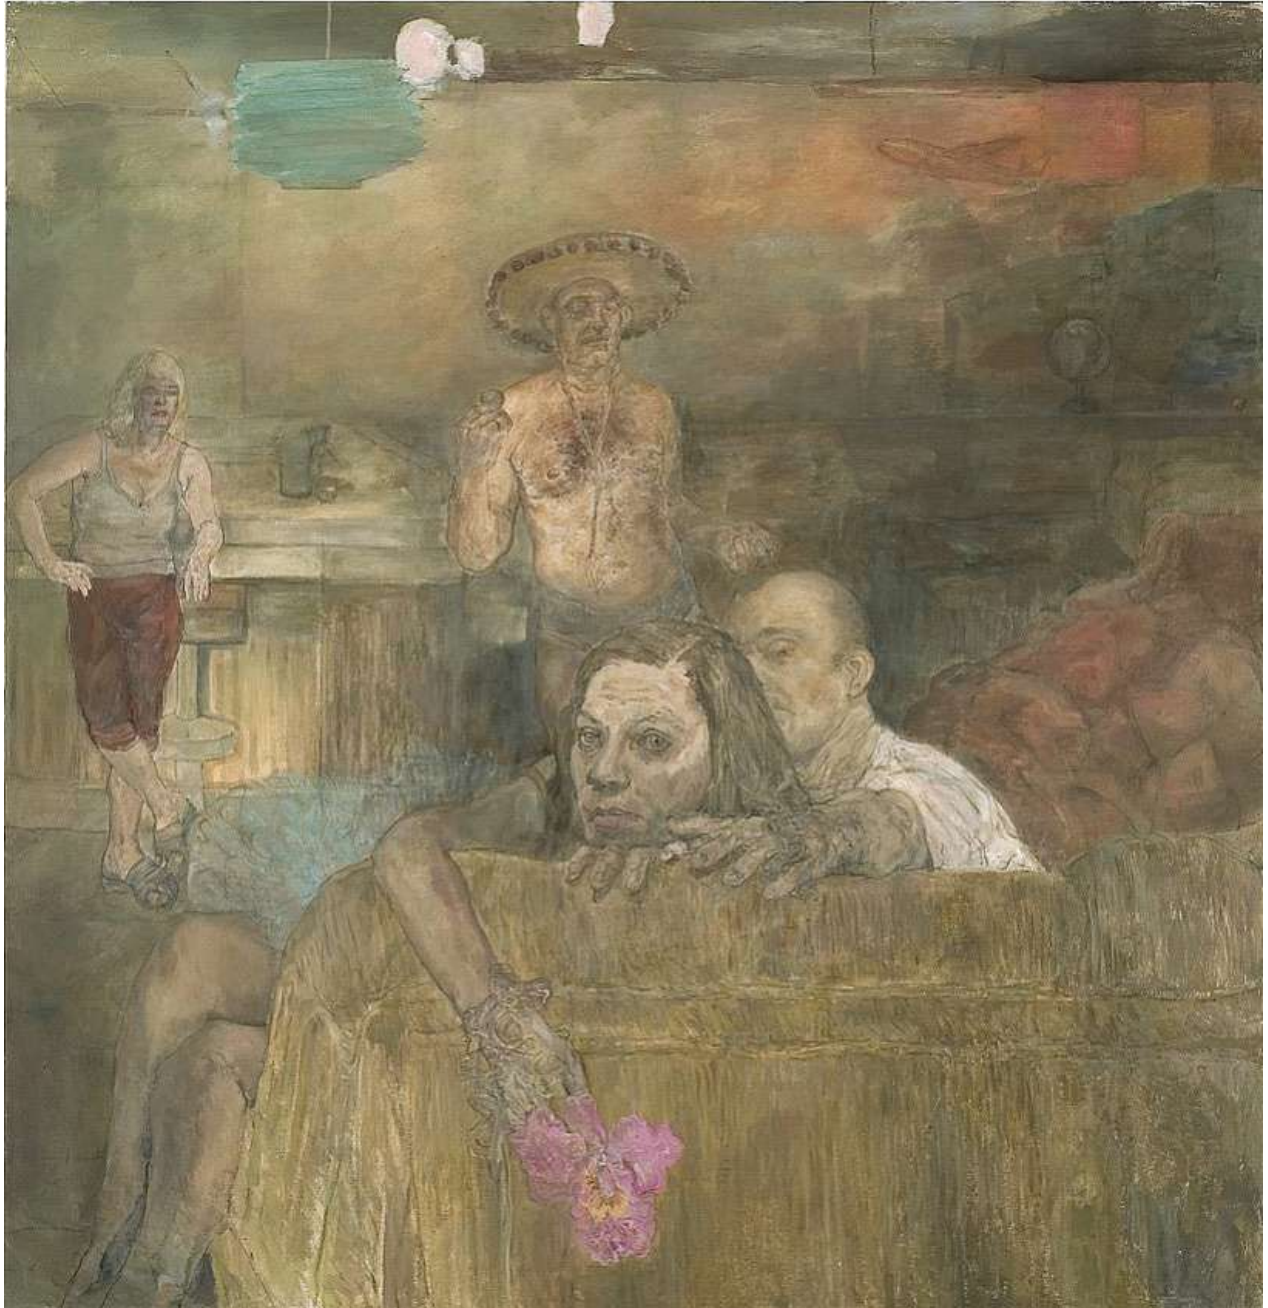

Kim Dorland  
*Young Man by River Bank*, 2010  
oil on wood panel  
60h x 60w in

Bambou Gili  
*Purple Painting*, 2019  
oil on linen  
54" x 72"

Bamou Gili  
*Blue Summer (An Ode to Matthew Wong)*, 2020  
oil on canvas  
38" x 32 1/2"

Eliza Griffiths  
*Urban Narrative*, 2015  
oil on canvas  
58h x 68w in

Sarah Letovsky  
*Waiting by a Bowl of Lemons*, 2020  
oil on canvas  
60h x 45w in

Sarah Letovsky  
*Small Plate, Big World, 2020*  
oil on canvas  
48h x 36w in

Sarah Letovsky  
*Girl in Lilac*, 2020  
oil on canvas  
48h x 36w in

Sarah Letovsky  
*Staring into Middle Distance Thinking of Nothing At All, 2020*  
oil on canvas  
60h x 41w in

Walter Scott  
*Worst Person Ever*, 2019  
collage, acrylic and pencil crayon  
11h x 14w in

Walter Scott  
*Represented in Other People's Choices*, 2019  
collage, acrylic and pencil crayon  
11h x 14w in

Walter Scott  
*Self-Study Dance #2*, 2019  
collage, acrylic, pencil crayon and synthetic hair  
14h x 11w in