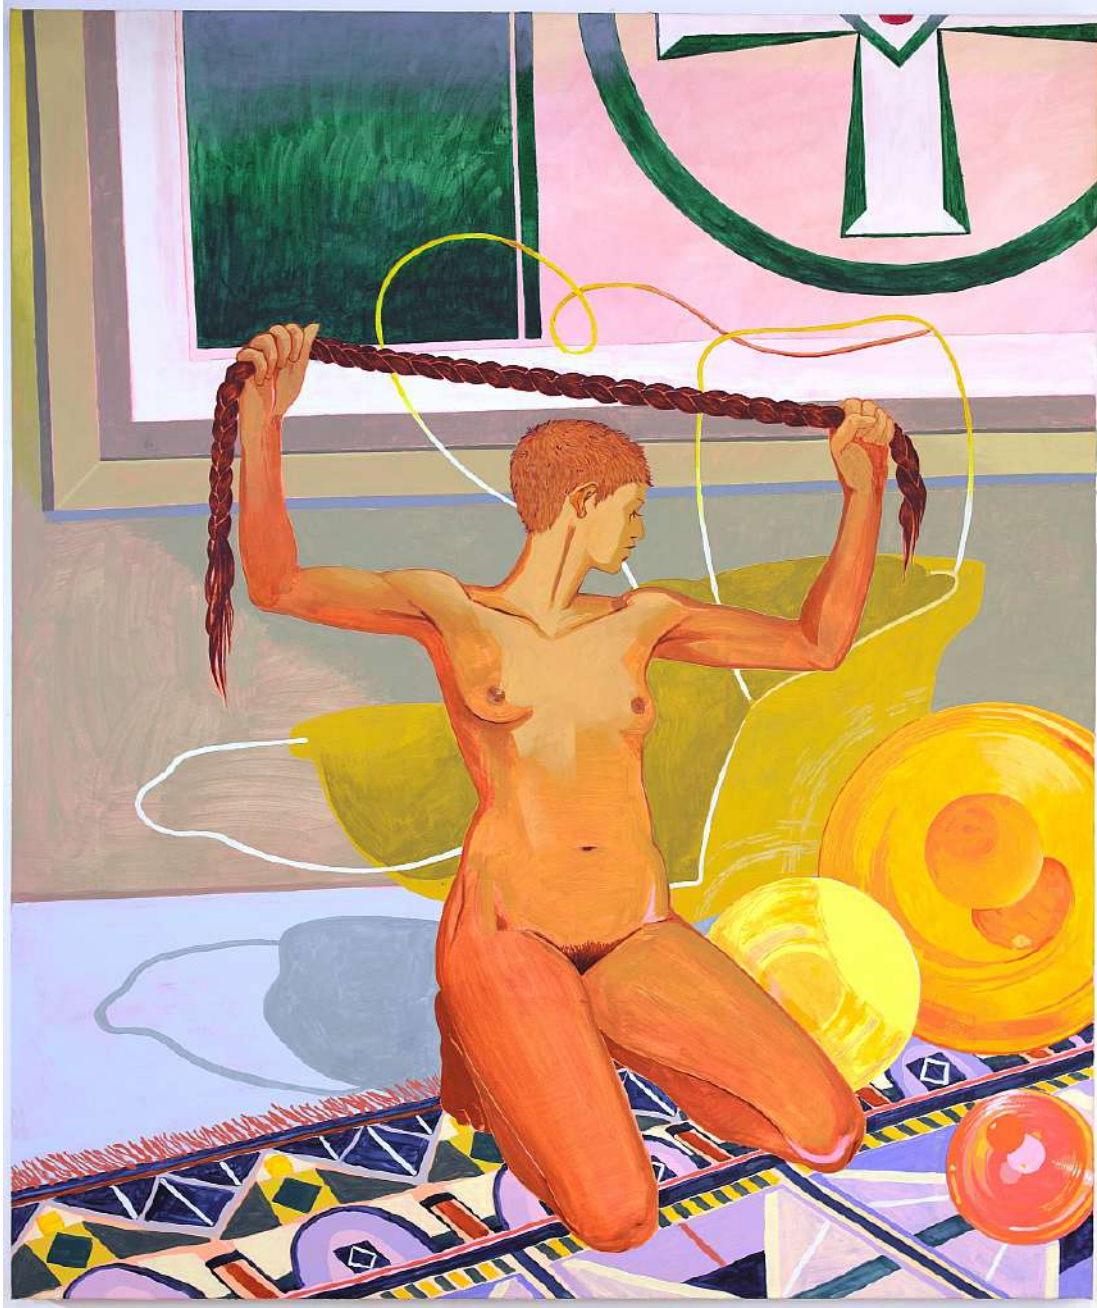

Nadia Waheed
Rite of Passage, 2018
acrylic on canvas
54 1/2" x 46"