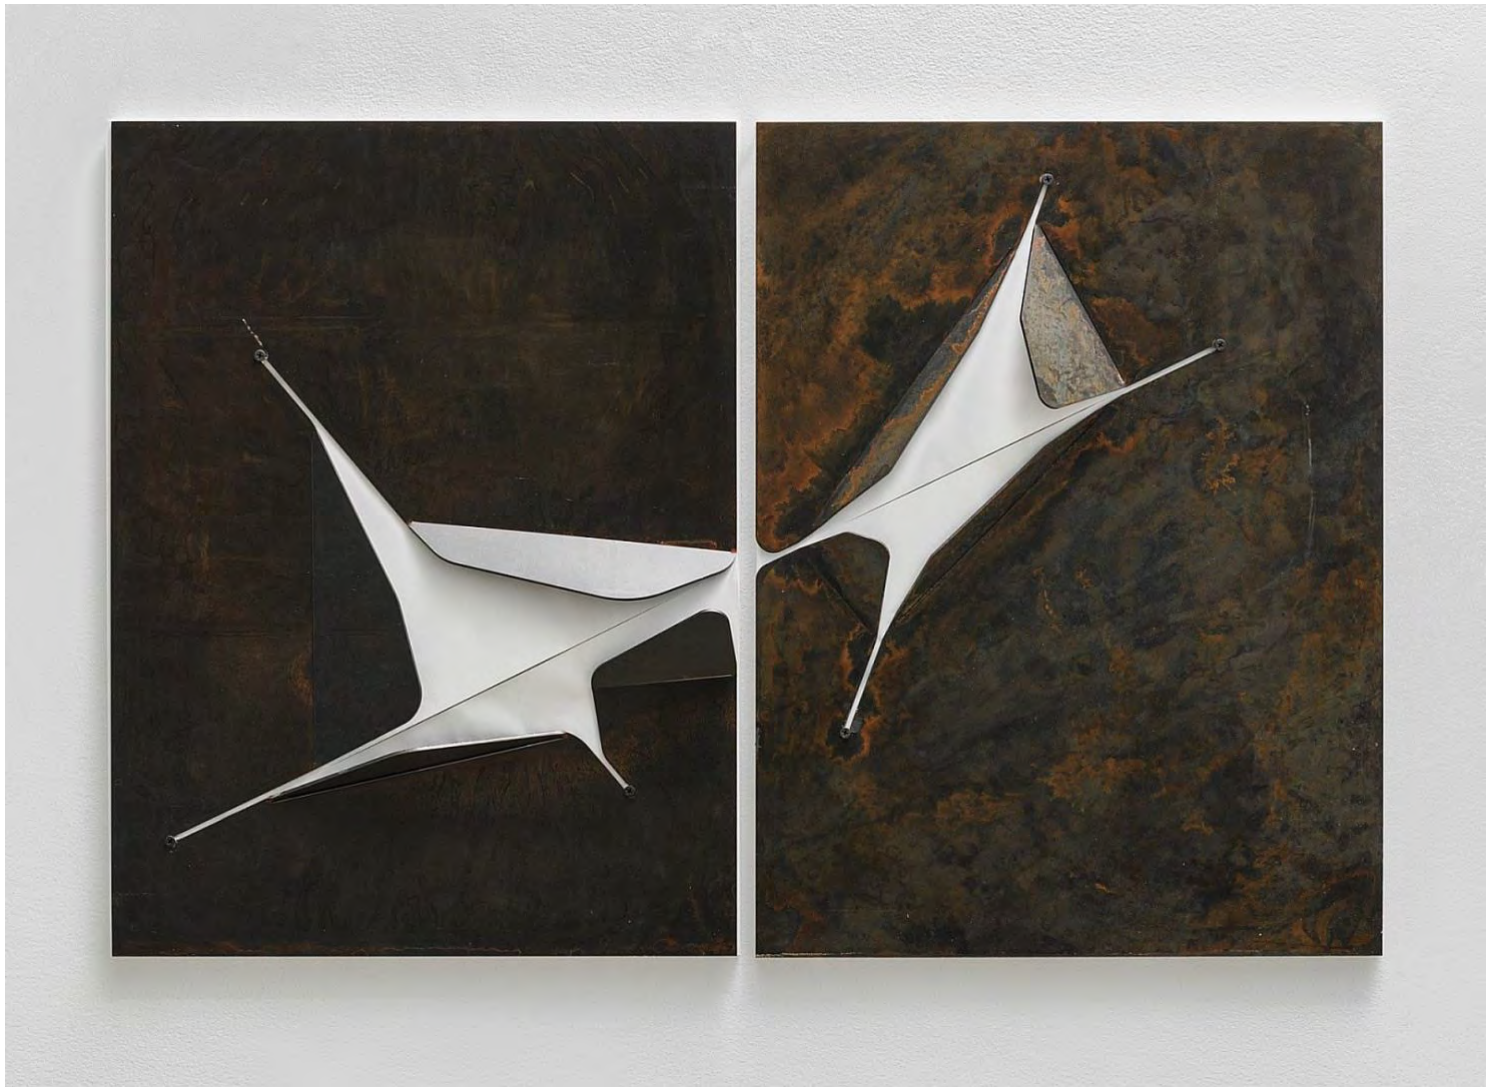

Lucas Simões
DESENHO #5, 2019
Steel and Paper
24h x 21w in